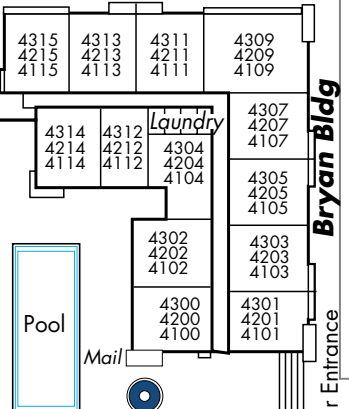

Bryan St

Visiting Car Entrance

Club/Leasing/Fitness

7200
7201
7202

gate

Trash

Townhomes

Bryan Bldg

Haskell Ave

gate

Garage Entrance

Haskell Bldg

Visitor Entrance

Live Oak Bldg

Visitor Entrance

Peak Bldg

Visitor Entrance

Peak St

Live Oak St