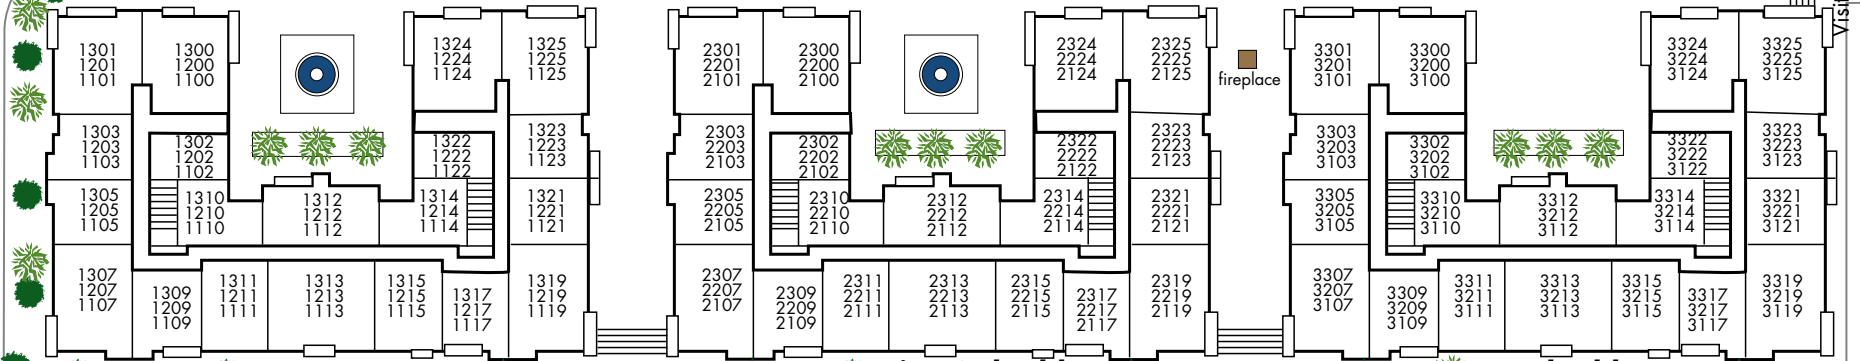

Bryan St

Visiting Car Entrance

Club/Leasing/Fitness

7200
7201
7202

gate

Trash

Townhomes

Bryan Bldg

Haskell Ave

gate

Garage Entrance

Haskell Bldg

Visitor Entrance

Live Oak Bldg

Visitor Entrance

Peak Bldg

Visitor Entrance

Peak St

Live Oak St