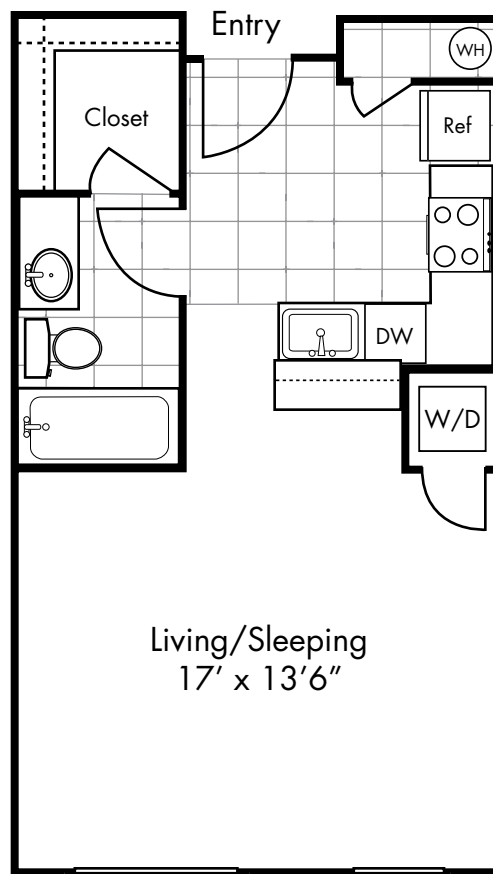

LIVE OAK
apartment homes

E1
Efficiency
488-522 square feet