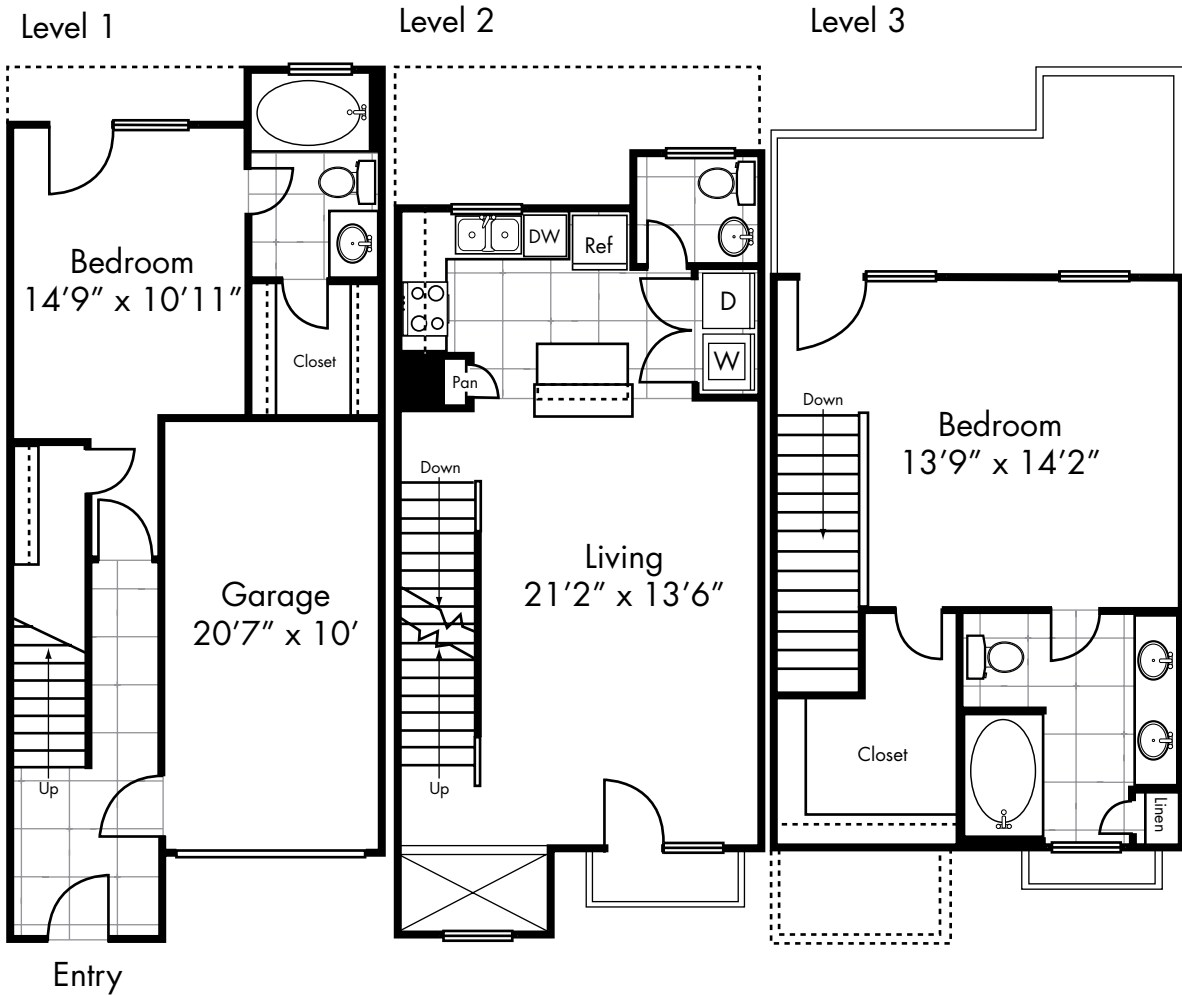

**LIVE OAK**  
apartment homes

**B4**

Two Bedroom Two and One Half Bath Garage  
1,367-1,370 square feet