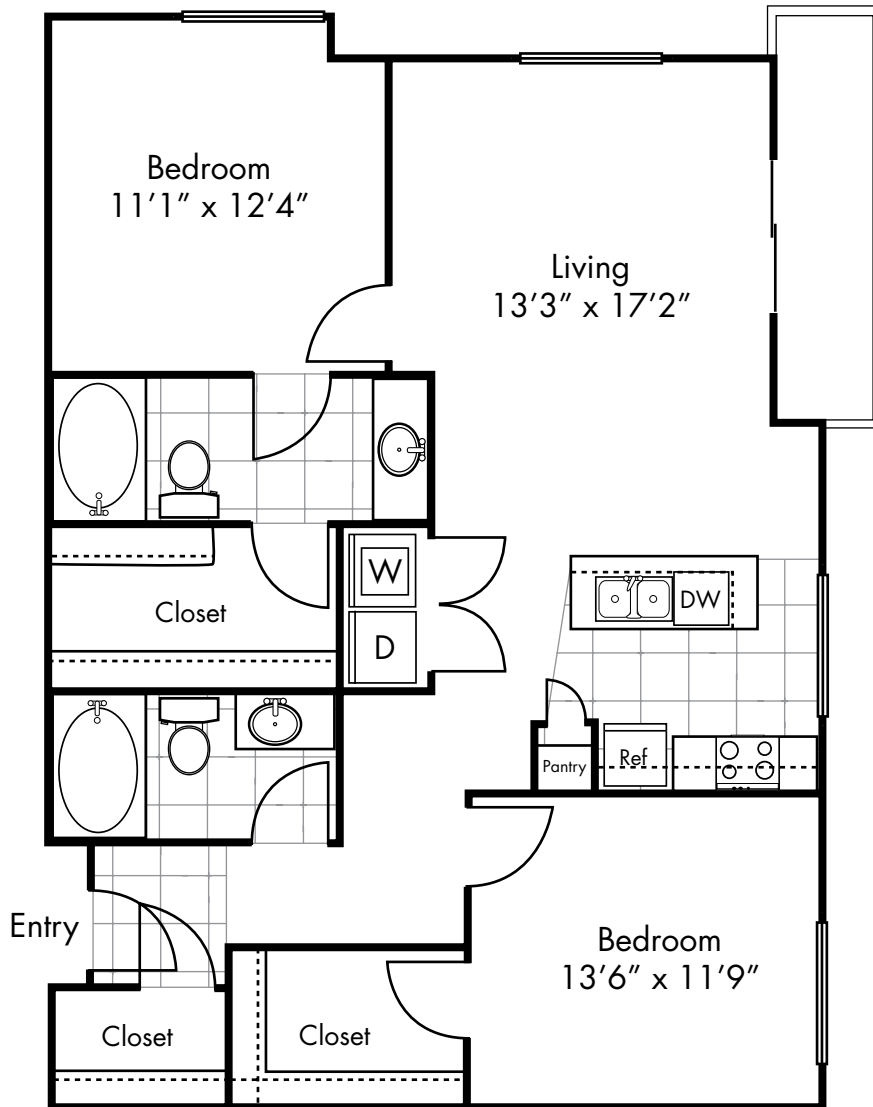

LIVE OAK
apartment homes

B2

Two Bedroom Two Bath
1,115-1,143 square feet