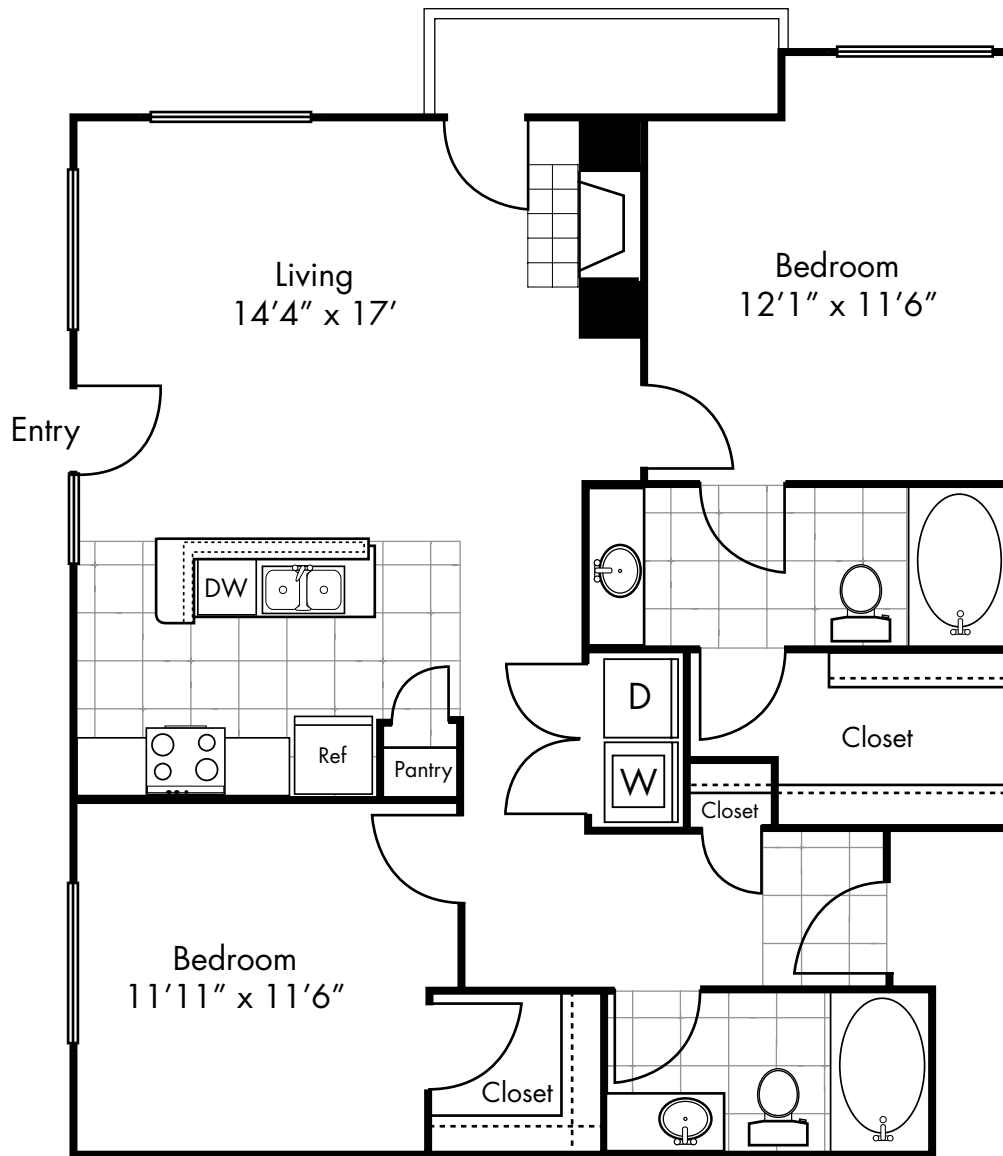

LIVE OAK
apartment homes

B1

Two Bedroom Two Bath
1,099-1,188 square feet